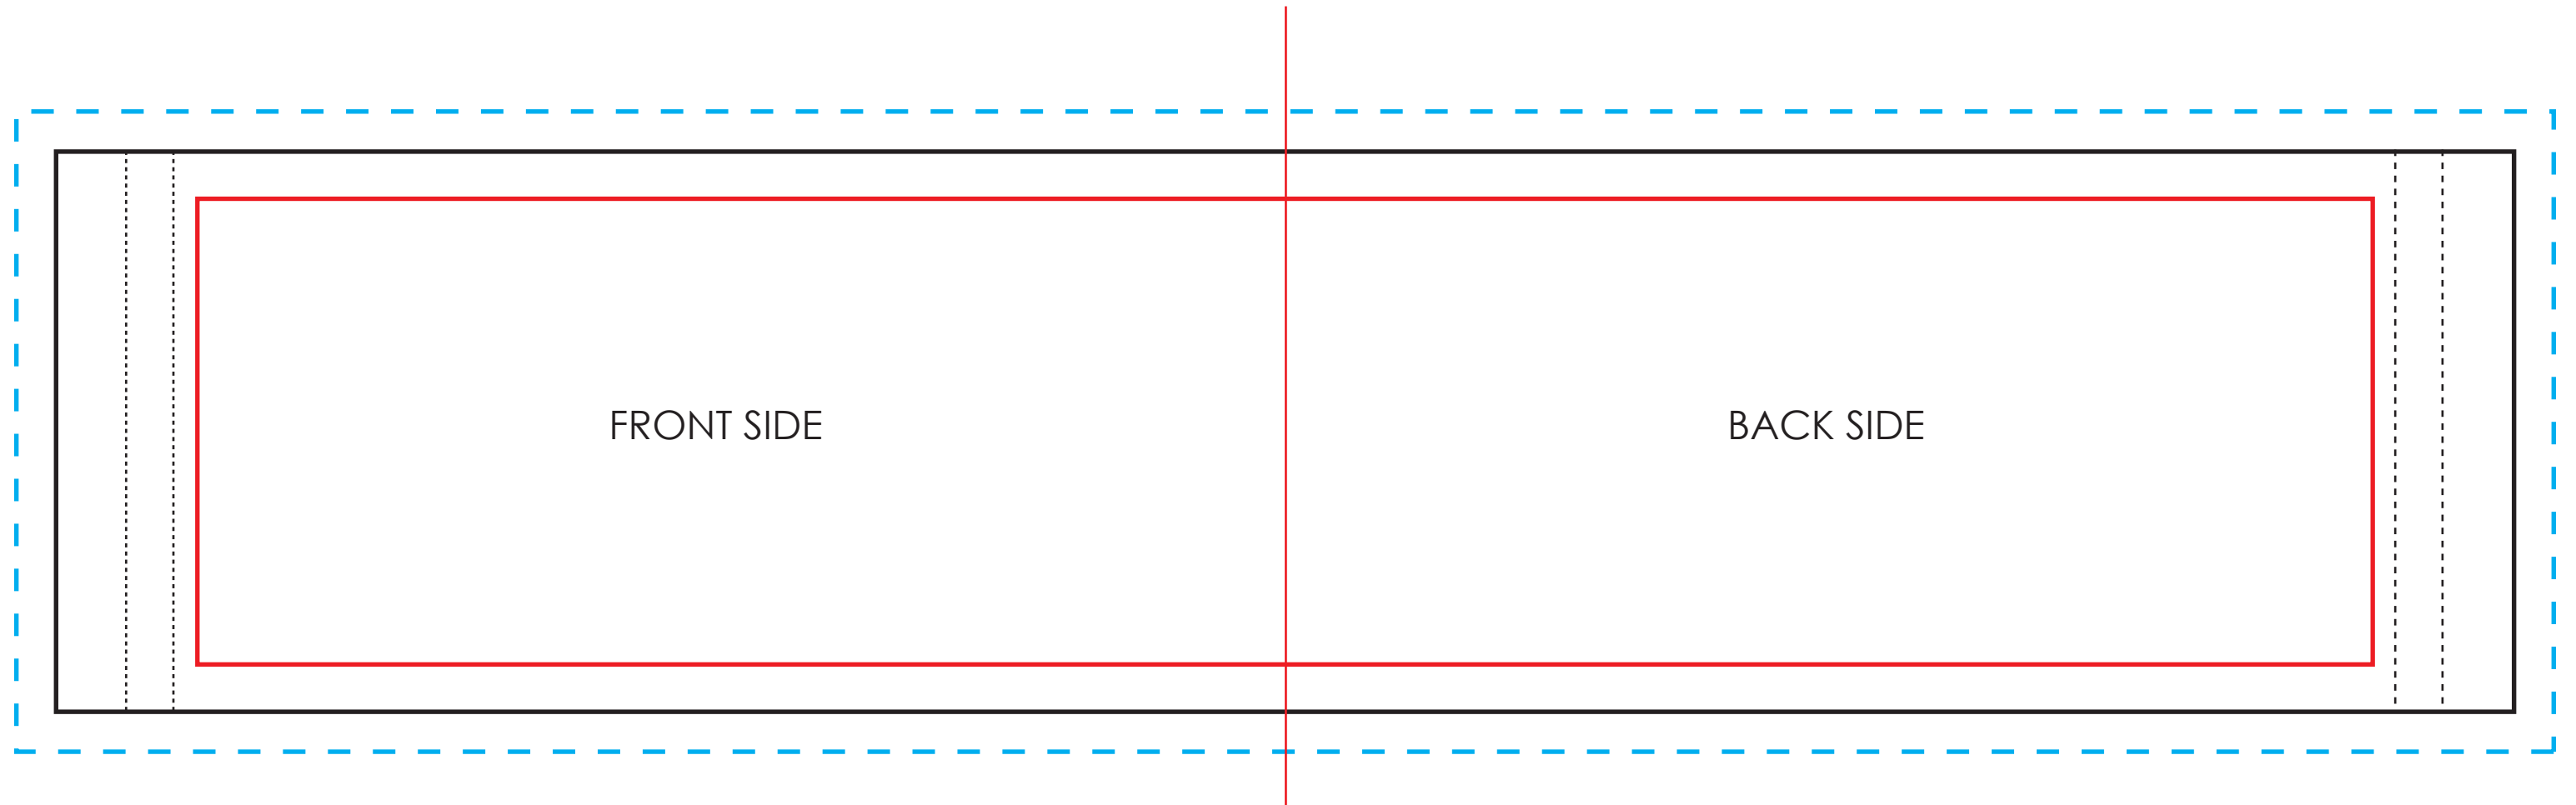

EZ9014
SANDY BANKS E-Z IMPORT™ MICROFIBER SUNGLASSES POUCH

BLACK LINE INDICATES SIZE OF ACTUAL ITEM
CYAN DOTTED LINES INDICATES REQUIRED BLEED SPACE
(APPROX. 1/4" BLEED AROUND THE PRINT AREA)
RED LINE REPRESENTS THE SAFE AREA TO PRINT